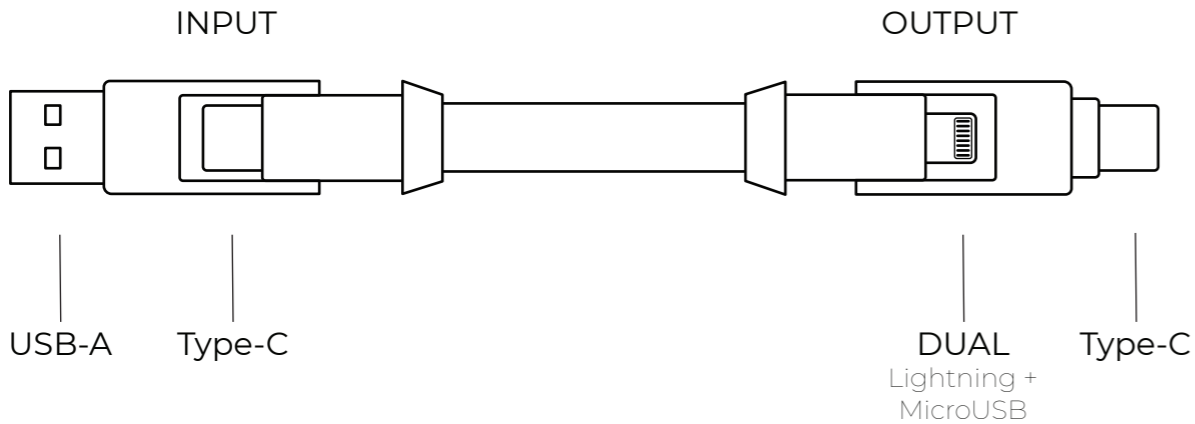

DIMENSIONS [mm]

CONNECTIONS

MATERIALS

CERTIFICATIONS

SPECIFICATIONS

Data transfer speed 480mbps / 60MBps
 Charging speed up to 15W (5V/3A)
 Weight 27g

INPUT

OUTPUT

USB-A	MicroUSB
USB-A	Lightning
USB-A	Type-C
Type-C	MicroUSB
Type-C	Lightning
Type-C	Type-C