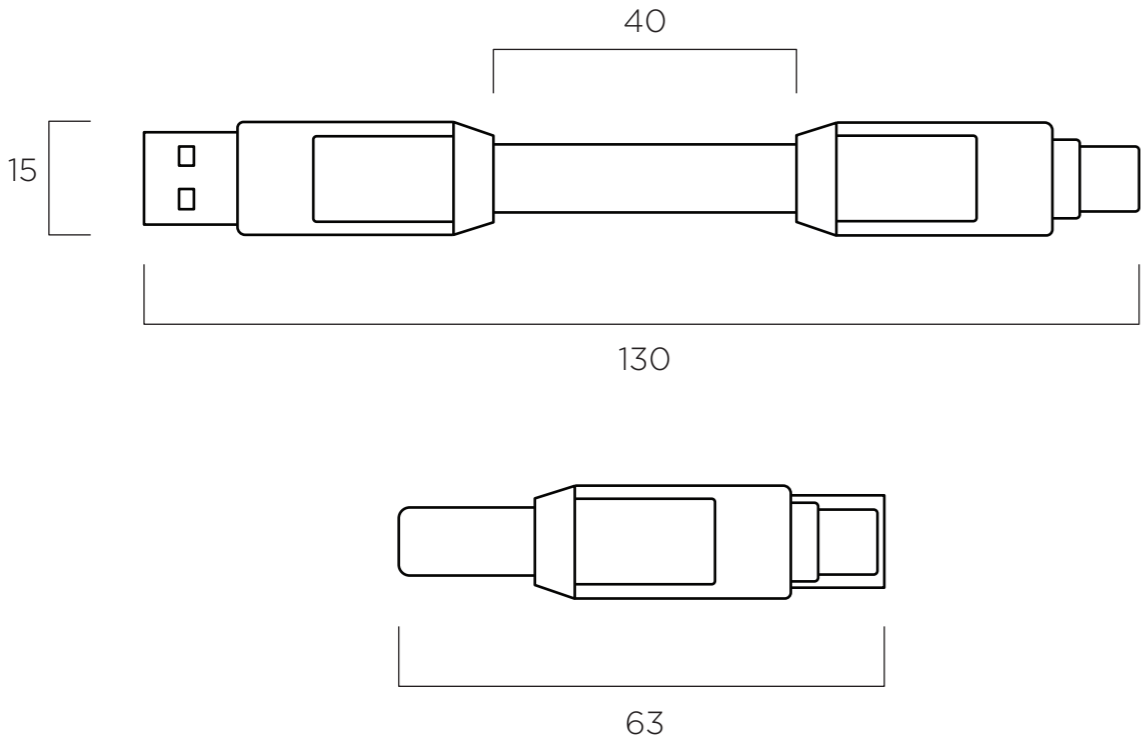

DIMENSIONS [mm]

CONNECTIONS

MATERIALS

CERTIFICATIONS

SPECIFICATIONS

Data transfer speed 480mbps / 60MBps
 Charging speed up to 15W (5V/3A)
 Weight 27g

INPUT

OUTPUT

USB-A	MicroUSB
USB-A	Lightning
USB-A	Type-C
Type-C	MicroUSB
Type-C	Lightning
Type-C	Type-C