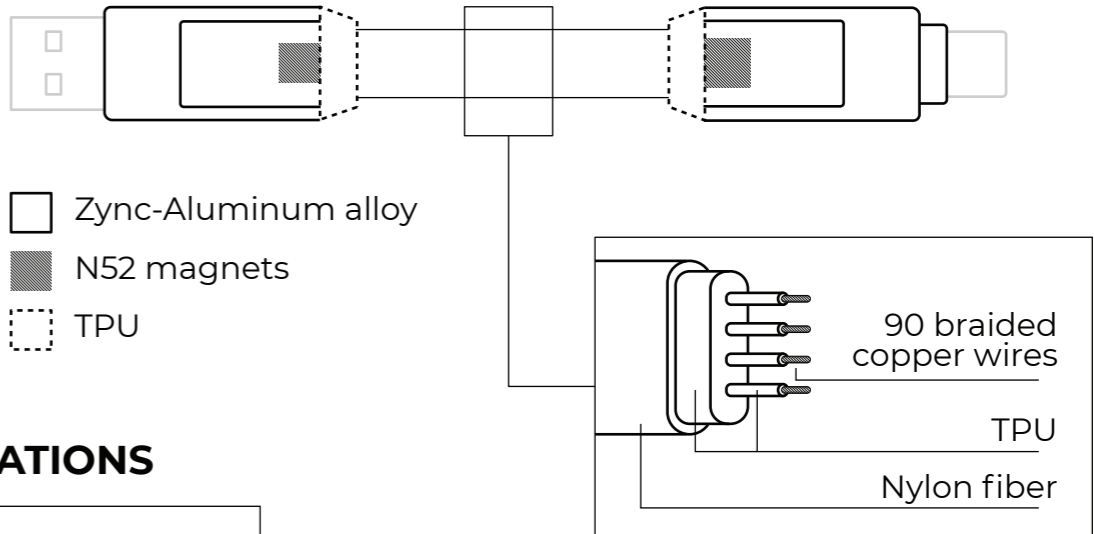

DIMENSIONS [mm]

CONNECTIONS

MATERIALS

CERTIFICATIONS

SPECIFICATIONS

Data transfer speed 480mbps / 60MBps
 Charging speed up to 15W (5V/3A)
 Weight 27g

INPUT

OUTPUT

USB-A	MicroUSB
USB-A	Lightning
USB-A	Type-C
Type-C	MicroUSB
Type-C	Lightning
Type-C	Type-C